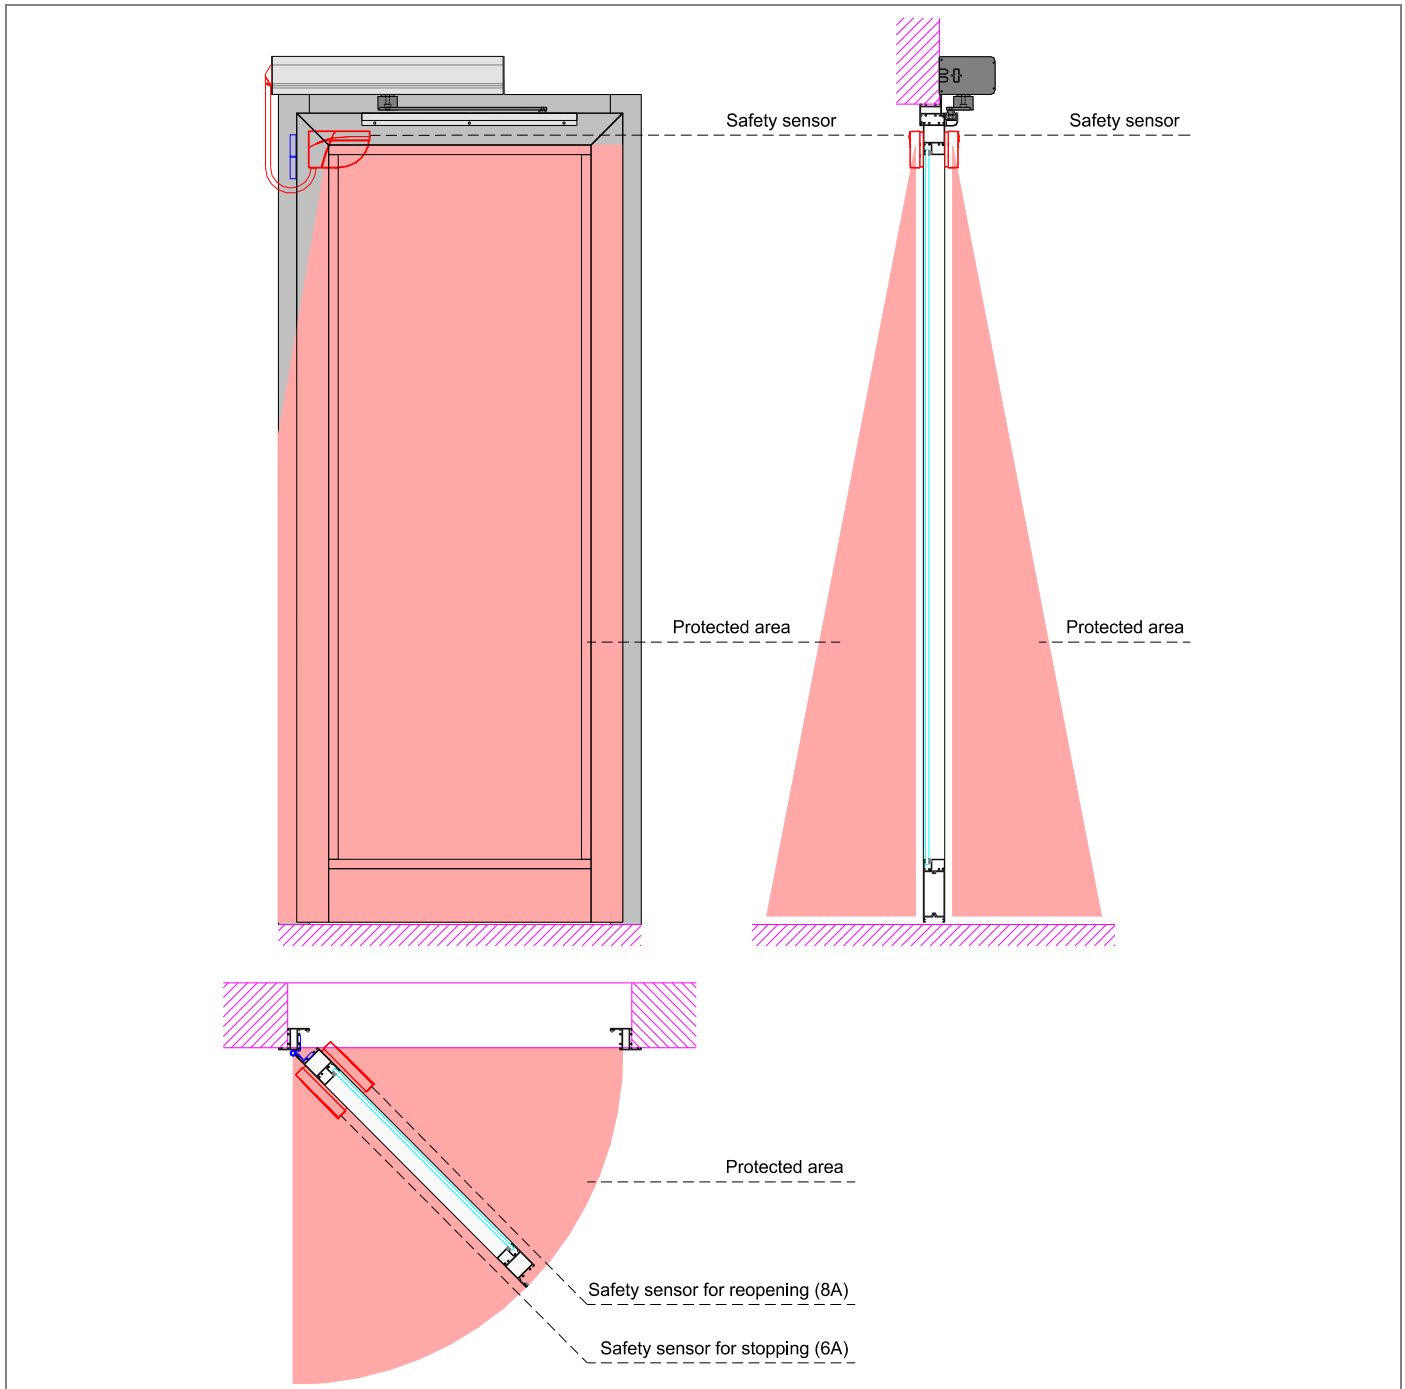

		5CB03 5CB11	BEA 4SAFE ON SW	HOTRON SSS – 5	OPTEX OA – EDGE T
SAFETY (6A)	0		Marrone – Brown	1	Marrone – Brown
			Blu – Blue	6	Viola – Violet
	1		Verde – Green	2	Bianco – White
			Giallo – Yellow	3	Rosa – Pink
	6A		Bianco – White (DIP=ON)	4	Blu – Blue
41		Rosso – Red	7 (DIP1=B)	Nero – Black (DIPA7=ON)	
SAFETY (8A)	0		Marrone – Brown	1	Marrone – Brown
			Blu – Blue	6	Viola – Violet
	1		Verde – Green	2	Bianco – White
			Rosa – Pink	3	Verde – Green
	8A		Viola – Violet (DIP1=OFF)	4	Giallo – Yellow
41		Rosso – Red	7 (DIP1=B)	Nero – Black (DIPA7=ON)	

	5CB03	BEA
	5CB11	<b>LZR – FLATSCAN SW</b>
SAFETY (6A)	0	Marrone – <i>Brown</i>
		Blu – <i>Blue</i>
	1	Verde – <i>Green</i>
		Giallo – <i>Yellow</i>
6A	Bianco – <i>White (DIP=ON)</i>	
41	Rosso – <i>Red</i>	
SAFETY (8A)	0	Marrone – <i>Brown</i>
		Blu – <i>Blue</i>
	1	Verde – <i>Green</i>
		Rosa – <i>Pink</i>
	8A	Grigio – <i>Grey (DIP1=OFF)</i>
41	Rosso – <i>Red</i>	