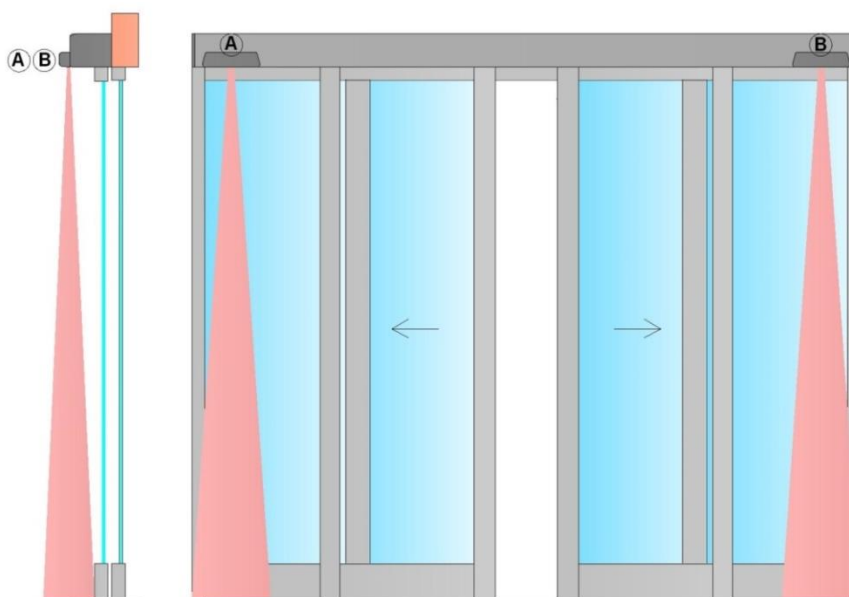

COLLEGAMENTI ELETTRICI DEI SENSORI PER USCITE DI EMERGENZA

ELECTRICAL CONNECTIONS OF SENSORS FOR EMERGENCY EXIT

	FACE	BEA	BIRCHER	HOTRON	OPTEX
	5CB01E	(OSD4) IXIO-DT3 (output=current)	PrimeTec A	(OSD7) SSR-3V (DIP6X=NC; DIP6Y=ON)	OAM-DUAL T – OAM DUAL TE (DIP8=Low)
OPENING	0	Brown	White	Black	White
	1	Green	Brown	Red	Brown
	R0	White/Black	Green	Green	Yellow (DUAL T) – Red/Blue (DUAL TE)
	R1	Yellow/Black	Yellow	White	Green (DUAL T) – Gray/Pink (DUAL TE)
SAFETY	0	Blue	Gray	Brown	Black
	1	Pink	Red	Yellow	Pink
	8A	Gray	Blue	Blue	Blue
	41	Red	Pink	Gray	Red

COLLEGAMENTI ELETTRICI DEI SENSORI DI SICUREZZA

ELECTRICAL CONNECTIONS OF SAFETY SENSORS

	FACE	BEA	BIRCHER	HOTRON	OPTEX
	5CB01 5CB01E	IXIO-ST VIO-ST	PrimeScanA PrimeScanB	(OSD5) 3H-IR14C (DIP8=ON) HR94D1-C1 (DIP8=ON)	OA-PRESENCE T (DIP10=Low)
SAFETY	0	Brown Blue	White Gray	Black Brown	Green Orange
	1	Green Pink	Brown Red	Red Yellow	Red Blue
	6A (6B)	Gray	Blue	Blue	White
	41	Red	Pink	Gray	Brown

COLLEGAMENTI ELETTRICI DEI SENSORI DI SICUREZZA

ELECTRICAL CONNECTIONS OF SAFETY SENSORS

Impostare da menù: ADV > STG1 > SA-A e ADV > STG2 > SA-B. / Set by menu: ADV > STG1 > SA-A and ADV > STG2 > SA-B.