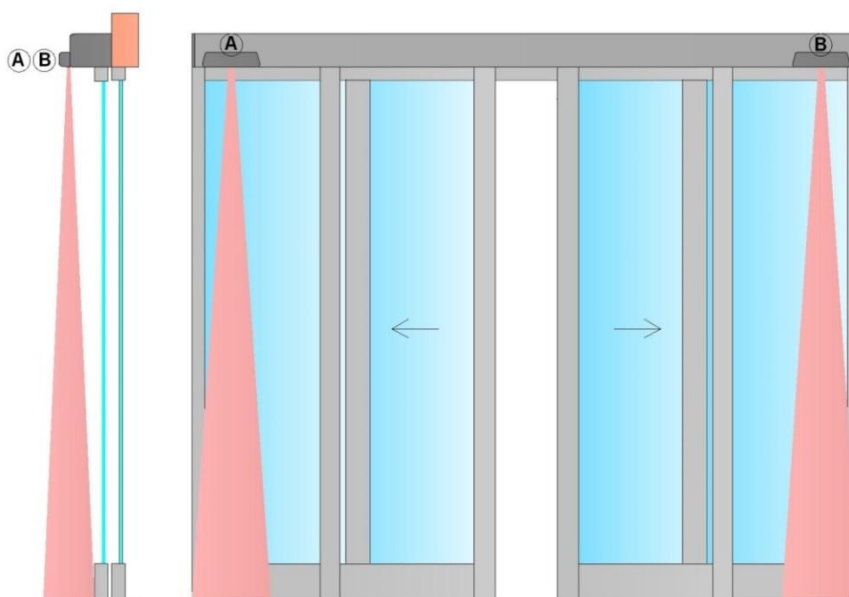

COLLEGAMENTI ELETTRICI DEI SENSORI PER USCITE DI EMERGENZA

ELECTRICAL CONNECTIONS OF SENSORS FOR EMERGENCY EXIT

	FACE	BEA	BIRCHER	HOTRON	OPTEX
	5CB01E	(OSD4) IXIO-DT3 (output=current)	PrimeTec A	(OSD7) SSR-3V (DIP6X=NC; DIP6Y=ON)	OAM-DUAL T – OAM DUAL TE (DIP8=Low)
OPENING	0	Brown	White	Black	White
	1	Green	Brown	Red	Brown
	R0	White/Black	Green	Green	Yellow (DUAL T) – Red/Blue (DUAL TE)
	R1	Yellow/Black	Yellow	White	Green (DUAL T) – Gray/Pink (DUAL TE)
SAFETY	0	Blue	Gray	Brown	Black
	1	Pink	Red	Yellow	Pink
	8A	Gray	Blue	Blue	Blue
	41	Red	Pink	Gray	Red

COLLEGAMENTI ELETTRICI DEI SENSORI DI SICUREZZA

ELECTRICAL CONNECTIONS OF SAFETY SENSORS

	FACE	BEA	BIRCHER	HOTRON	OPTEX
	5CB01 5CB01E	IXIO-ST VIO-ST	PrimeScanA PrimeScanB	(OSD5) 3H-IR14C (DIP8=ON) HR94D1-C1 (DIP8=ON)	OA-PRESENCE T (DIP10=Low)
SAFETY	0	Brown Blue	White Gray	Black Brown	Green Orange
	1	Green Pink	Brown Red	Red Yellow	Red Blue
	6A (6B)	Gray	Blue	Blue	White
	41	Red	Pink	Gray	Brown