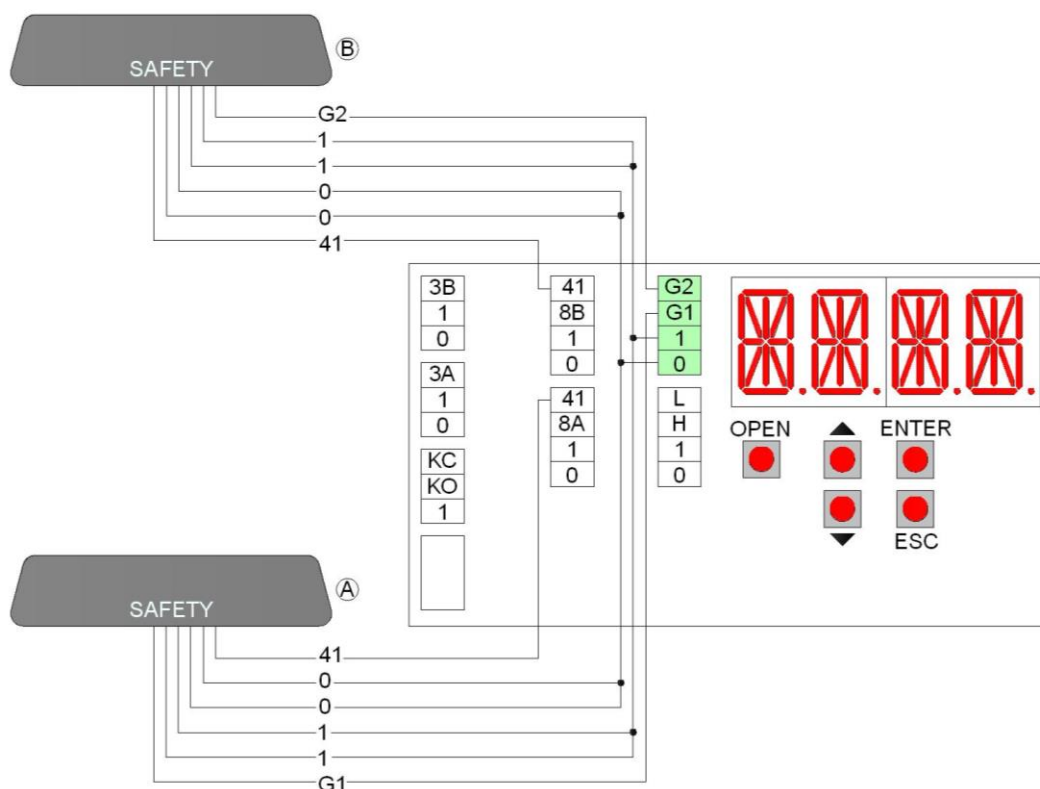

COLLEGAMENTI ELETTRICI DEI SENSORI PER USCITE DI EMERGENZA

ELECTRICAL CONNECTIONS OF SENSORS FOR EMERGENCY EXIT

	FACE	BEA	BIRCHER	HOTRON	OPTEX
	5CB01E	(OSD4) IXIO-DT3 (output=current)	PrimeTec A	(OSD7) SSR-3V (DIP6X=NC; DIP6Y=ON)	OAM-DUAL T – OAM DUAL TE (DIP8=Low)
OPENING	0	Brown	White	Black	White
	1	Green	Brown	Red	Brown
	R0	White/Black	Green	Green	Yellow (DUAL T) – Red/Blue (DUAL TE)
	R1	Yellow/Black	Yellow	White	Green (DUAL T) – Gray/Pink (DUAL TE)
SAFETY	0	Blue	Gray	Brown	Black
	1	Pink	Red	Yellow	Pink
	8A	Gray	Blue	Blue	Blue
	41	Red	Pink	Gray	Red

COLLEGAMENTI ELETTRICI DEI SENSORI DI SICUREZZA

ELECTRICAL CONNECTIONS OF SAFETY SENSORS

	FACE	BEA	BIRCHER	HOTRON	OPTEX
	5CB01 5CB01E	IXIO-ST VIO-ST	PrimeScanA PrimeScanB	(OSD5) 3H-IR14C (DIP8=ON) HR94D1-C1 (DIP8=ON)	OA-PRESENCE T (DIP10=Low)
SAFETY	0	Brown Blue	White Gray	Black Brown	Green Orange
	1	Green Pink	Brown Red	Red Yellow	Red Blue
	6A (6B)	Gray	Blue	Blue	White
	41	Red	Pink	Gray	Brown

COLLEGAMENTI ELETTRICI DEI SENSORI DI SICUREZZA

ELECTRICAL CONNECTIONS OF SAFETY SENSORS

Impostare da menù: ADV > STG1 > SA-A e ADV > STG2 > SA-B. / Set by menu: ADV > STG1 > SA-A and ADV > STG2 > SA-B.

	FACE	BEA	BIRCHER	HOTRON	OPTEX
	5CB08	IXIO-ST VIO-ST	PrimeScan A PrimeScan B	(OSD5) 3H-IR14C (DIP8=ON) HR94D1-C1 (DIP8=ON)	OA-PRESENCE T (DIP10=Low)
SAFETY	0	Brown Blue	White Gray	Black Brown	Green Orange
	1	Green Pink	Brown Red	Red Yellow	Red Blue
	G1 (G2)	Gray	Blue	Blue	White
	41	Red	Pink	Gray	Brown