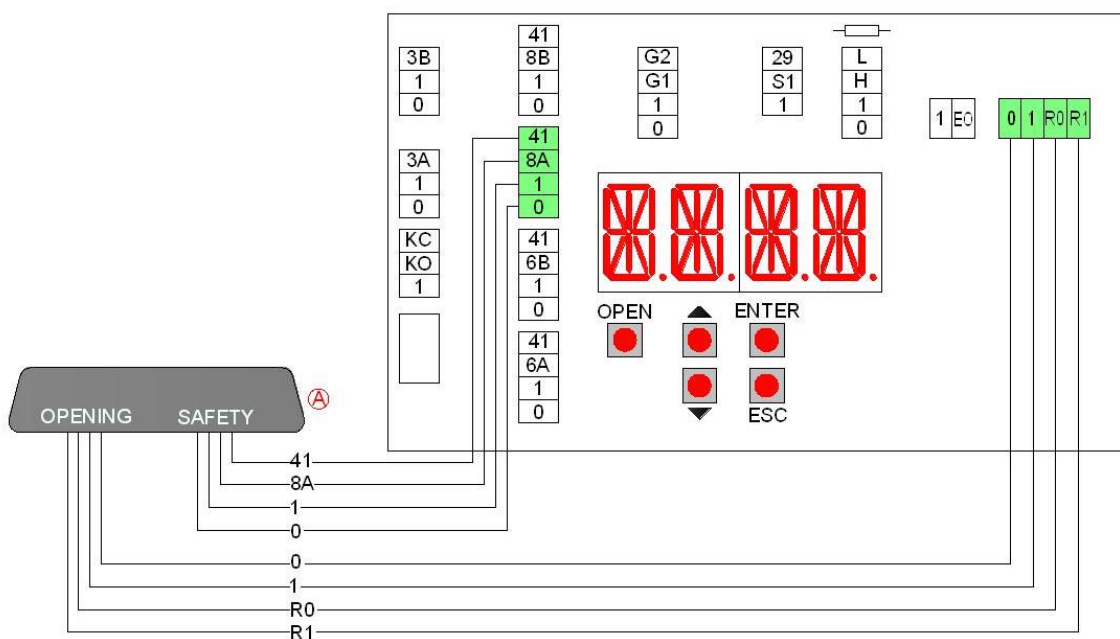

	FACE	BEA	BIRCHER	HOTRON	OPTEX
	5CB01 5CB08	(OSD4) IXIO-DT3 (OSD3) VIO-DT1 IXIO-DT1 VIO-DT2	(OSD1) PrimeTecB PrimeTecA	(OSD6) HR100-CT (DIP3Y=ON; DIP6Z=ON) (OSD5) 3H-IR14C (DIP8=ON) SSR-3 (DIP6X=ON; DIP6Y=ON)	OA-AXIS T (DIP12=Low) OAM-DUAL T (DIP8=Low) OA-FLEX T (DIP10=Enable) OA-FLEX AIR T (DIP10=Enable)
OPENING	0	Brown	White	Black	White
	1	Green Yellow	Brown Yellow	Red White	Brown Yellow
	3A (3B)	White	Green	Green	Green
SAFETY	0	Blue	Gray	Brown	Black
	1	Pink	Red	Yellow	Pink
	8A (8B)	Gray	Blue	Blue	Blue
	41	Red	Pink	Gray	Red

COLLEGAMENTI ELETTRICI DEI SENSORI PER USCITE DI EMERGENZA

ELECTRICAL CONNECTIONS OF SENSORS FOR EMERGENCY EXIT

	FACE	BEA	BIRCHER	HOTRON	OPTEX
	5CB01E	(OSD4) IXIO-DT3 (output=current)	PrimeTec A	(OSD7) SSR-3V (DIP6X=NC; DIP6Y=ON)	OAM-DUAL T – OAM DUAL TE (DIP8=Low)
OPENING	0	Brown	White	Black	White
	1	Green	Brown	Red	Brown
	R0	White/Black	Green	Green	Yellow (DUAL T) – Red/Blue (DUAL TE)
	R1	Yellow/Black	Yellow	White	Green (DUAL T) – Gray/Pink (DUAL TE)
SAFETY	0	Blue	Gray	Brown	Black
	1	Pink	Red	Yellow	Pink
	8A	Gray	Blue	Blue	Blue
	41	Red	Pink	Gray	Red

COLLEGAMENTI ELETTRICI DEI SENSORI DI SICUREZZA

ELECTRICAL CONNECTIONS OF SAFETY SENSORS

	FACE	BEA	BIRCHER	HOTRON	OPTEX
	5CB01 5CB01E	IXIO-ST VIO-ST	PrimeScanA PrimeScanB	(OSD5) 3H-IR14C (DIP8=ON) HR94D1-C1 (DIP8=ON)	OA-PRESENCE T (DIP10=Low)
SAFETY	0	Brown Blue	White Gray	Black Brown	Green Orange
	1	Green Pink	Brown Red	Red Yellow	Red Blue
	6A (6B)	Gray	Blue	Blue	White
	41	Red	Pink	Gray	Brown

COLLEGAMENTI ELETTRICI DEI SENSORI DI SICUREZZA

ELECTRICAL CONNECTIONS OF SAFETY SENSORS

Impostare da menù: ADV > STG1 > SA-A e ADV > STG2 > SA-B. / Set by menu: ADV > STG1 > SA-A and ADV > STG2 > SA-B.