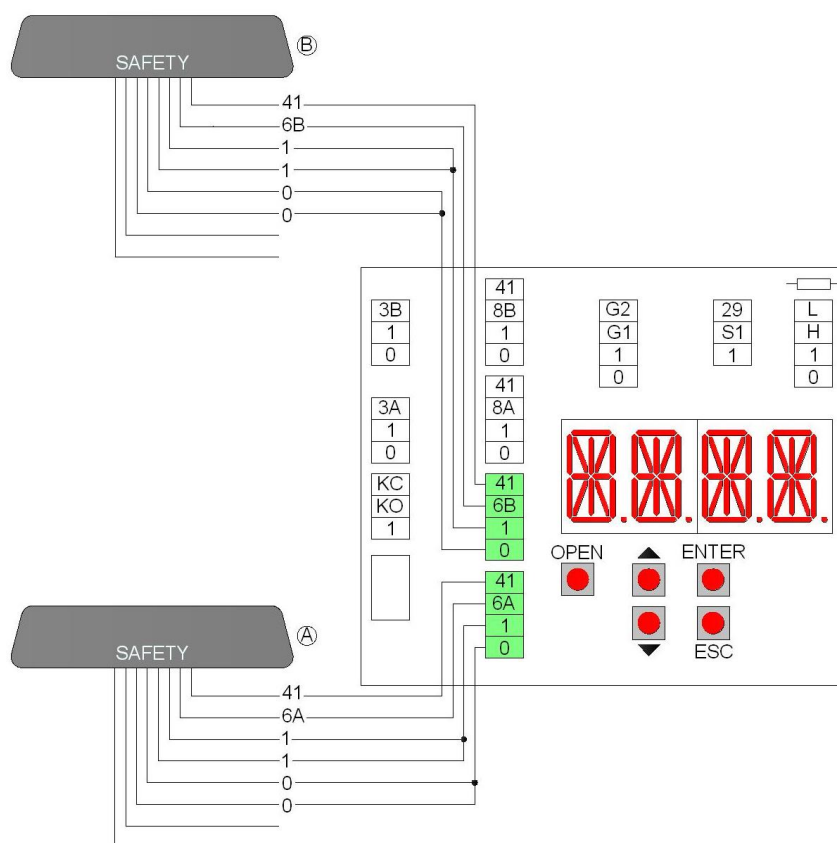

	FACE	BEA	BIRCHER	HOTRON	OPTEX
	5CB01 5CB08	(OSD4) IXIO-DT3 (OSD3) VIO-DT1 IXIO-DT1 VIO-DT2	(OSD1) PrimeTecB PrimeTecA	(OSD6) HR100-CT (DIP3Y=ON; DIP6Z=ON) (OSD5) 3H-IR14C (DIP8=ON) SSR-3 (DIP6X=ON; DIP6Y=ON)	OA-AXIS T (DIP12=Low) OAM-DUAL T (DIP8=Low) OA-FLEX T (DIP10=Enable) OA-FLEX AIR T (DIP10=Enable)
OPENING	0	Brown	White	Black	White
	1	Green Yellow	Brown Yellow	Red White	Brown Yellow
	3A (3B)	White	Green	Green	Green
SAFETY	0	Blue	Gray	Brown	Black
	1	Pink	Red	Yellow	Pink
	8A (8B)	Gray	Blue	Blue	Blue
	41	Red	Pink	Gray	Red

COLLEGAMENTI ELETTRICI DEI SENSORI PER USCITE DI EMERGENZA

ELECTRICAL CONNECTIONS OF SENSORS FOR EMERGENCY EXIT

	FACE	BEA	BIRCHER	HOTRON	OPTEX
	5CB01E	(OSD4) IXIO-DT3 (output=current)	PrimeTec A	(OSD7) SSR-3V (DIP6X=NC; DIP6Y=ON)	OAM-DUAL T – OAM DUAL TE (DIP8=Low)
OPENING	0	Brown	White	Black	White
	1	Green	Brown	Red	Brown
	R0	White/Black	Green	Green	Yellow (DUAL T) – Red/Blue (DUAL TE)
	R1	Yellow/Black	Yellow	White	Green (DUAL T) – Gray/Pink (DUAL TE)
SAFETY	0	Blue	Gray	Brown	Black
	1	Pink	Red	Yellow	Pink
	8A	Gray	Blue	Blue	Blue
	41	Red	Pink	Gray	Red

COLLEGAMENTI ELETTRICI DEI SENSORI DI SICUREZZA

ELECTRICAL CONNECTIONS OF SAFETY SENSORS

	FACE	BEA	BIRCHER	HOTRON	OPTEX
	5CB01 5CB01E	IXIO-ST VIO-ST	PrimeScanA PrimeScanB	(OSD5) 3H-IR14C (DIP8=ON) HR94D1-C1 (DIP8=ON)	OA-PRESENCE T (DIP10=Low)
SAFETY	0	Brown Blue	White Gray	Black Brown	Green Orange
	1	Green Pink	Brown Red	Red Yellow	Red Blue
	6A (6B)	Gray	Blue	Blue	White
	41	Red	Pink	Gray	Brown

COLLEGAMENTI ELETTRICI DEI SENSORI DI SICUREZZA

ELECTRICAL CONNECTIONS OF SAFETY SENSORS

Impostare da menù: ADV > STG1 > SA-A e ADV > STG2 > SA-B. / Set by menu: ADV > STG1 > SA-A and ADV > STG2 > SA-B.